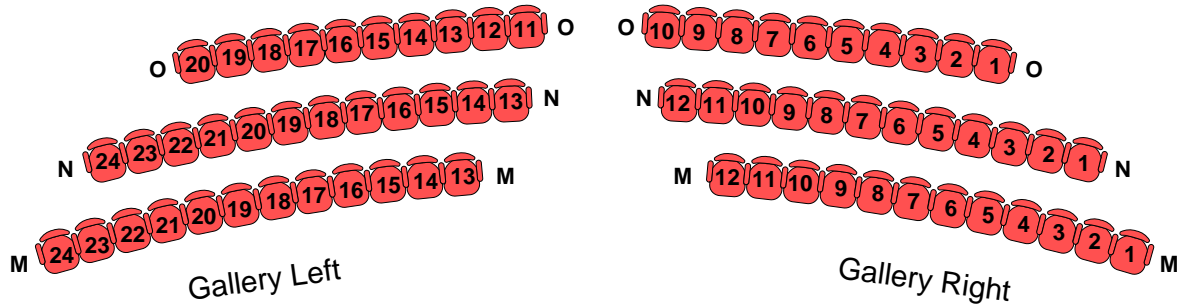

Turner Centre Auditorium Seating

Main Auditorium

Maximum Seating	
With AA & BB	408
With Forestage up	376

STAGE

Rows AA & BB are available on occasions when extra seating is required and the forestage is lowered.
Seats K14,15 & 16 and Seats L15 & 16 may not be available for all performances.