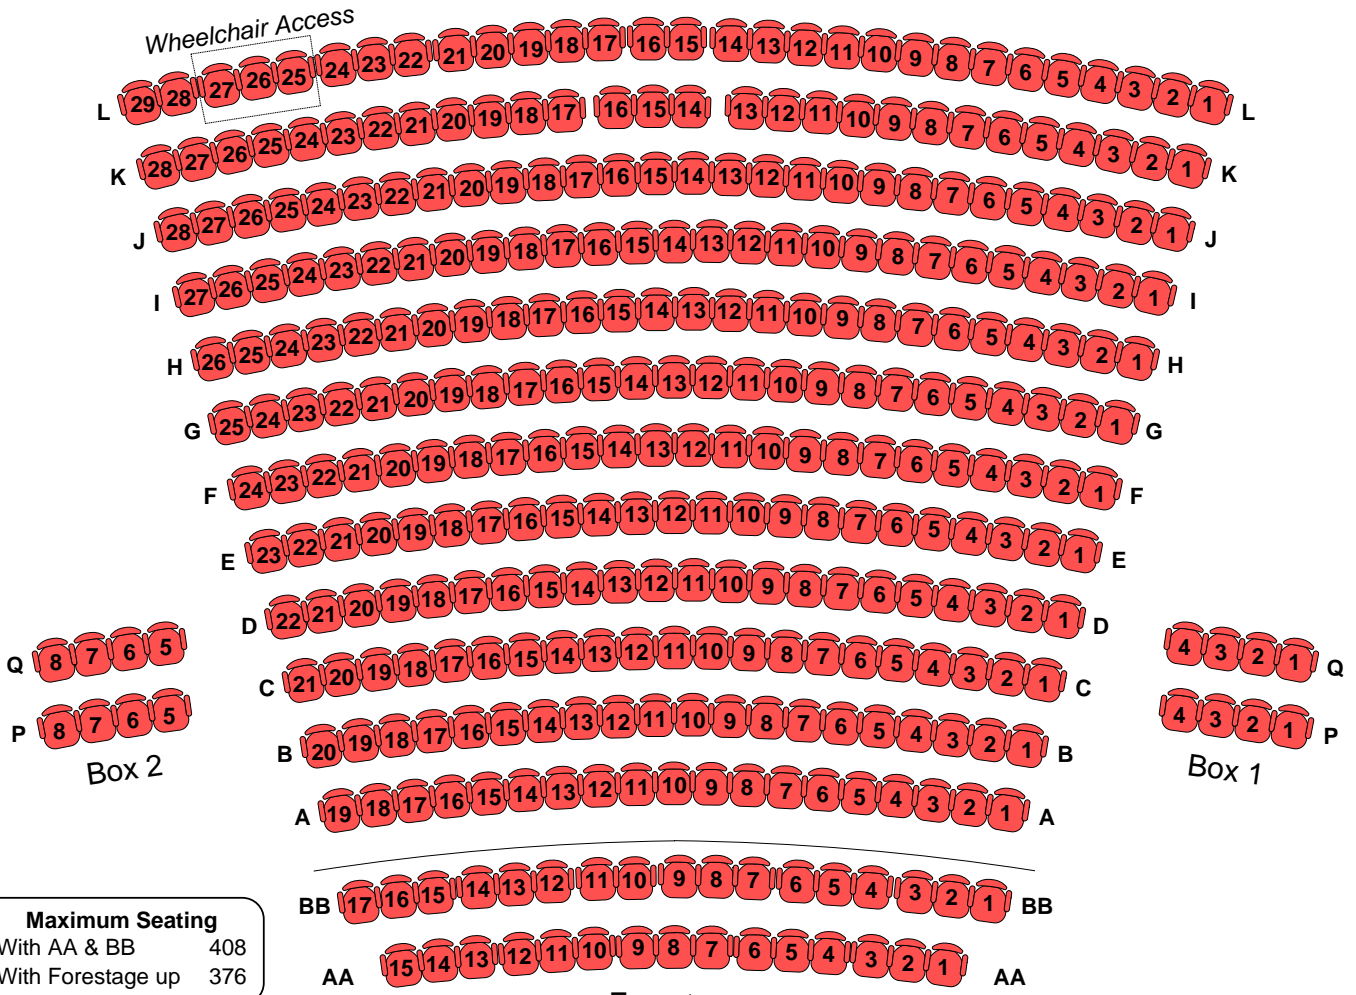

Turner Centre Auditorium Seating

Main Auditorium

Maximum Seating	
With AA & BB	408
With Forestage up	376

STAGE

Rows AA & BB are available on occasions when extra seating is required and the forestage is lowered.
Seats K14,15 & 16 and Seats L15 & 16 may not be available for all performances.